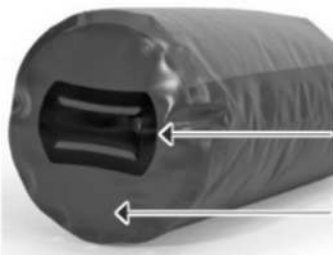

**Catégorie :**  
Sacoche Boudins

**Code :**  
6H

**Article :** Boudin Ortlieb 59L

Reliable roll closure with single reinforcement strip

Side-release buckles and D-rings for safeguarding

Indication of volume in litres